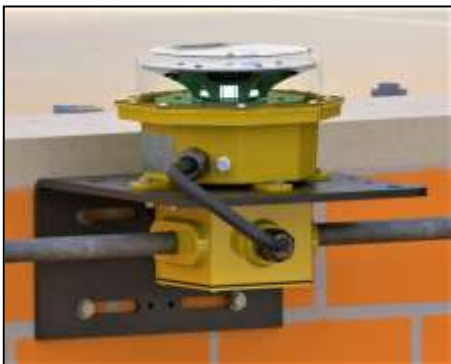

PFB-37004 OBSTRUCTION BEACON WITH
PL11215-V4 WALL BRACKET KIT &
PL11545-34 JUNCTION BOX
Includes stainless steel hardware &
cable gland for PFB cable loop

PFB-37004 OBSTRUCTION BEACON WITH
PL11215-V4-TPM CLAMP-ON BRACKET KIT &
PL11545-34 JUNCTION BOX
Includes stainless steel hardware &
cable gland for PFB cable loop

PFB-37003 RED FLASHING BEACON WITH
PL11562 WALL BRACKET KIT OR
PL11215-V3 KIT &
PL11545-34 JUNCTION BOX
Includes stainless steel hardware &
cable gland for PFB cable loop

PFB-37003 RED FLASHING BEACON WITH
PL11215-V3-TPM CLAMP-ON BRACKET KIT &
PL11545-34 JUNCTION BOX
Includes stainless steel hardware &
cable gland for PFB cable loop