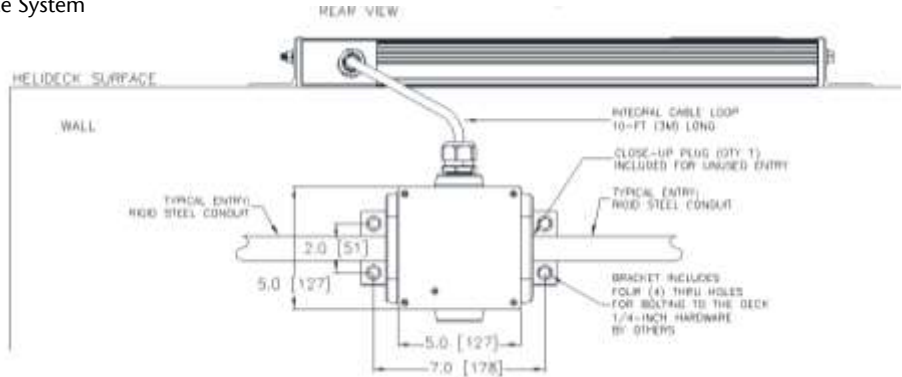

JUNCTION BOX WITH BRACKET
OPTIONS -JB & -JBX
PL11545 & PL11545-EX

Typical Products:

- PSF-53063-6-JB Surface Floodlight
- PSF-53063-6-T-JB Surface Floodlight
- PSF-53062-3-JB Surface Floodlight