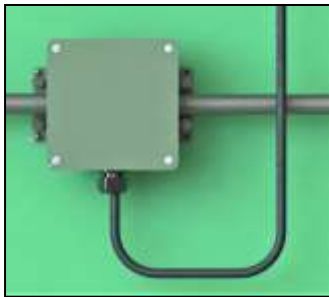

Junction boxes include terminal blocks and one cable gland for use with the fixture cable loop. The standard box has two feed-thru hubs that may be used with conduit or cable by others. One blank plug is included. PJB cast junction boxes have the highly corrosion resistant Point Lighting Marine Treatment in either yellow or green (option -MT for offshore marine use). All mounting hardware supplied is 316 (A4) stainless steel.

ENCLOSURE BRACKET KIT PL11676 FOR TOWER MOUNTING

Typical Products:

- POC-69001 Controllers
- PL11675 Junction Boxes

SOLAR LIGHT BRACKETS OPTION -FP FOOT PLATE KIT PL11356-KIT

Typical Products:

- POL-22001 -SOL Obstruction Light
- POL-21005 -SOL Obstruction Light
- POL-21007 -SOL Obstruction Light
- PEL-57007 -SOL Perimeter Light
- PEL-22001 -SOL Perimeter Light

OPTION -PM POST MOUNT KIT PL11411-KIT

WIND CONE BRACKET OPTION -SM STAND MOUNT

INCLUDES JUNCTION BOX WITH
CABLE GLAND, BRACKET & HARDWARE

Typical Products:

- PWC-806xx -FF Wind Cone
- PWC-806xx -SSP Wind Cone

August, 2023

Typical Products:

- PFB-3700x Obstruction Beacons
- PSL Status Light System Main Light
- HAPI-89001 -JB Approach Path Indicator
- VAGS-89021 -JB Alignment Guidance System

JUNCTION BOX WITH BRACKET
OPTIONS -JB & -JBX
PL11545 & PL11545-EX