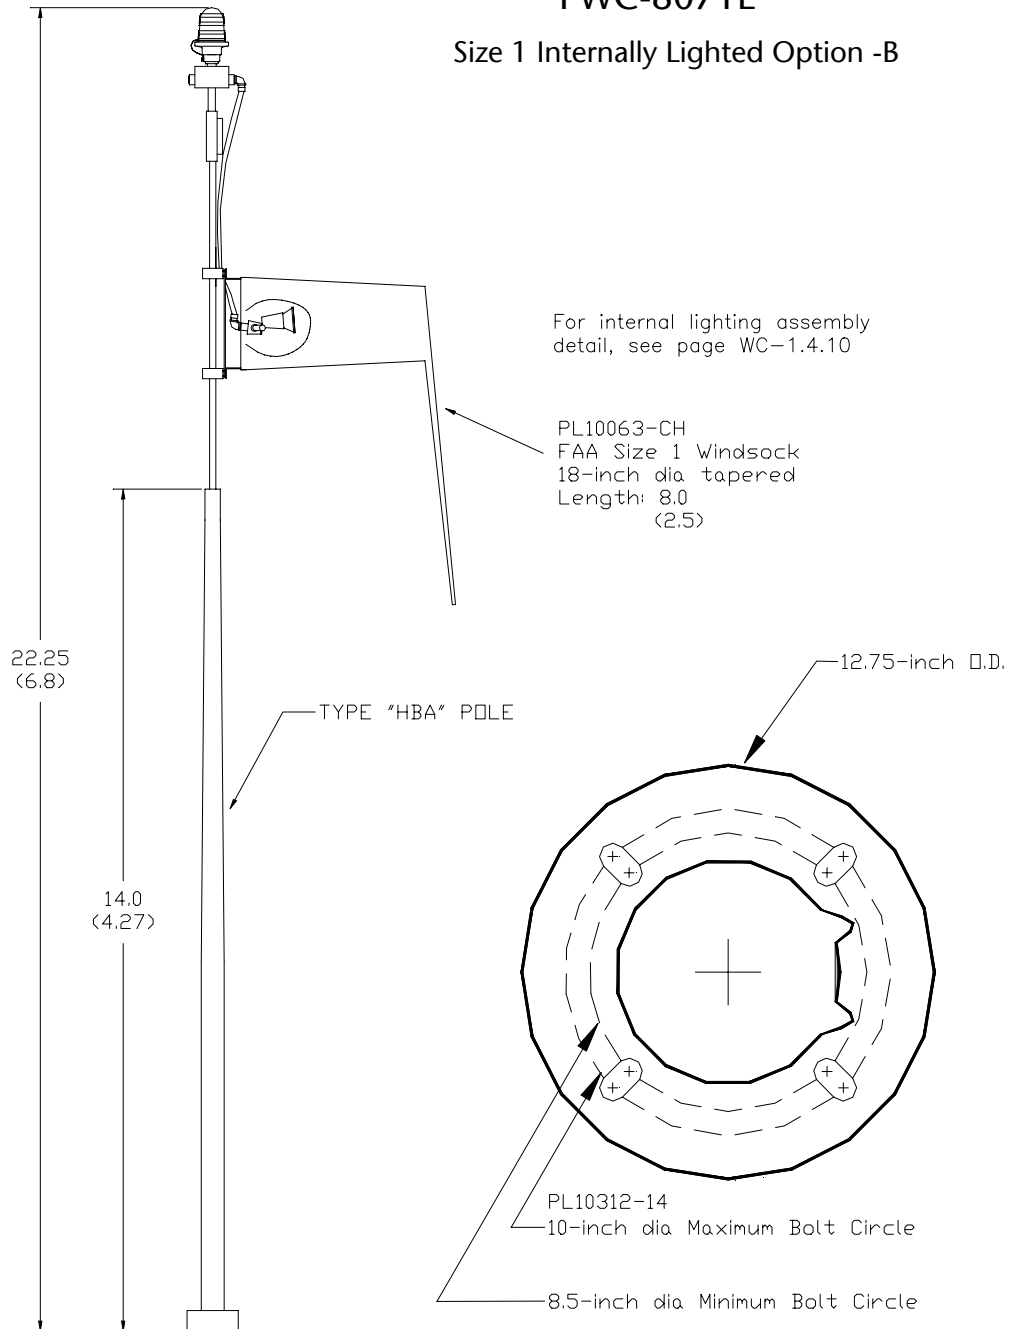

PWC-8071L

Size 1 Internally Lighted Option -B

Dimensions: feet
(meters)